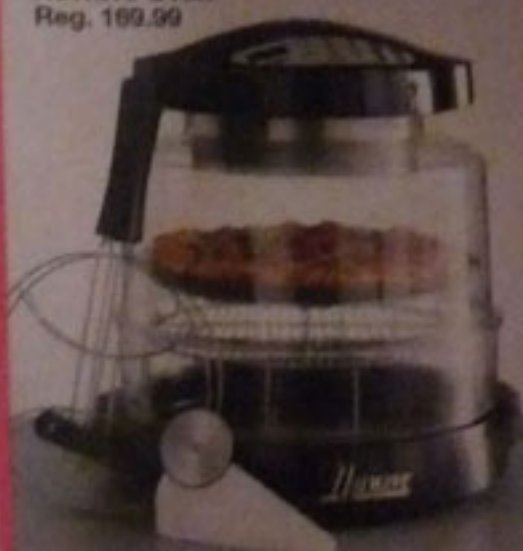

Plus, save on all SodaStream
mixes and accessories

139.99

NuWave Oven®
Reg. 169.99